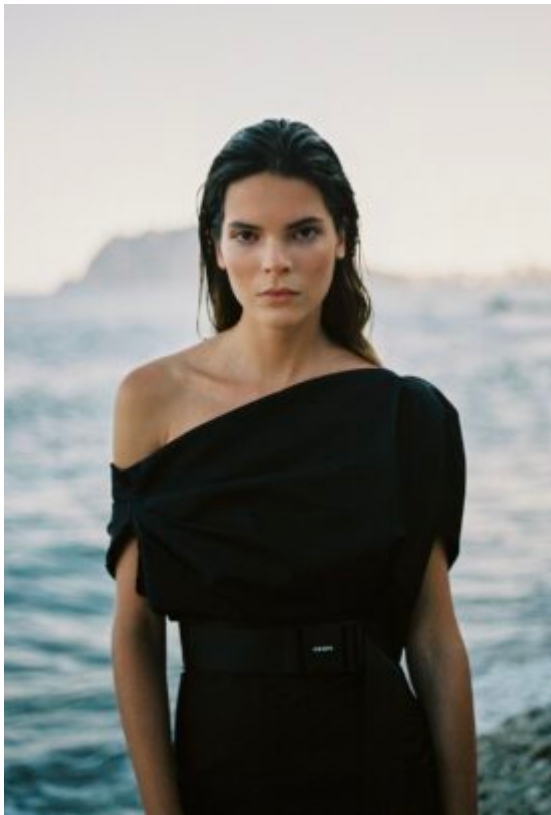

TRUE MODELS

Celia Sanchez

176 | 79 / 61 / 92 / 39 | Brown / Brown

TRUE MODELS

Celia Sanchez

176 | 79 / 61 / 92 / 39 | Brown / Brown

TRUE MODELS

Celia Sanchez

176 | 79 / 61 / 92 / 39 | Brown / Brown

TRUE MODELS

Celia Sanchez

176 | 79 / 61 / 92 / 39 | Brown / Brown

TRUE MODELS

Celia Sanchez

176 | 79 / 61 / 92 / 39 | Brown / Brown

TRUE MODELS

Celia Sanchez

176 | 79 / 61 / 92 / 39 | Brown / Brown

TRUE MODELS

Celia Sanchez

176 | 79 / 61 / 92 / 39 | Brown / Brown